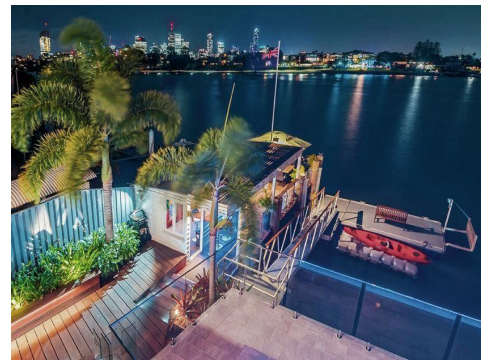

Deborah Evans

phone 61 7 3395 5777
mobile 0411 700 708
email deborahevans@remax.com.au