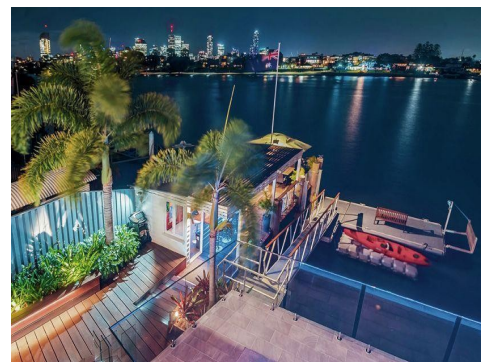

Deborah Evans

phone 61 7 3395 5777
mobile 0411 700 708
email deborahevans@remax.com.au